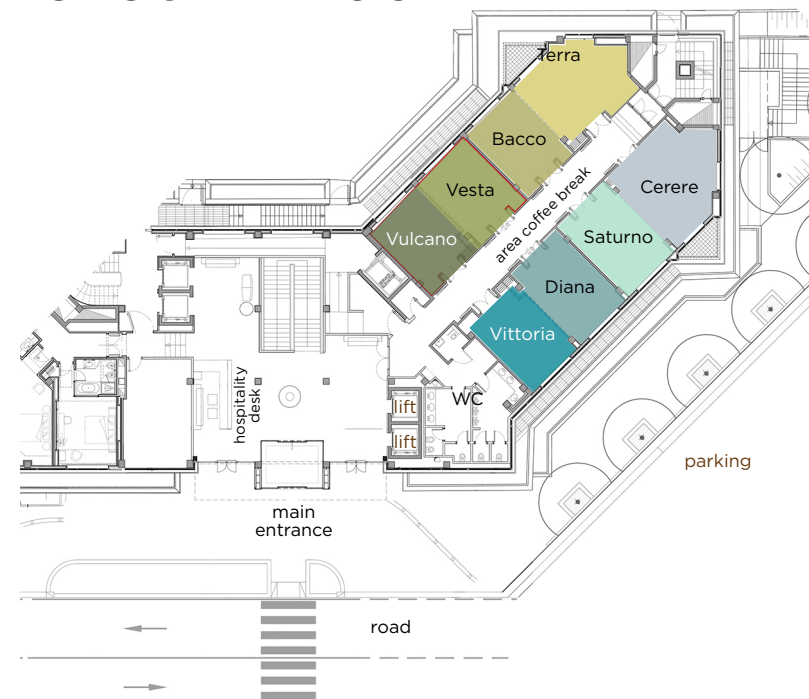

A.ROMA CONGRESS CENTER

Ultimate venue for congresses, corporate events, exhibitions and meetings with modular, flexible and versatile spaces, to suit any requirement.

It includes 19 meeting rooms, two of which are plenary and 14 breakout rooms with modular spaces and state-of-the-art equipment.

The Giove room, with natural light, can host up to 560 people and has the largest LED wall in Italy, 12 metres by 4 metres.

The Giunone hall also has a 5 by 2.8 metres ledwall, while the breakout rooms feature a Full HD monitor.

Each room can be set up according to the guests' wishes and the common areas of the conference centre can be customised through the use of different wall monitors.

GROUND FLOOR

meeting room	sqm	ceiling height	length	width	theatre	classroom	cabaret	U-shape
Vittoria	27	2,80	4,24	6,64	15			10
Diana	27	2,80	4,38	6,64	15			10
Vittoria+Diana	54	2,80	8,62	6,64	45	30	14	21
Saturno	27	2,80	4,24	6,64	15			10
Cerere	38	2,80	5,74	6,64	30			15
Saturno+Cerere	65	2,80	9,93	6,64	55	30	21	27
Vulcano	25	2,80	4,44	5,93	15		8	10
Vesta	25	2,80	4,38	5,93	15		8	10
Vulcano+Vesta	50	2,80	8,76	5,93	45	30	14	21
Bacco	25	2,80	4,38	5,93	15			10
Terra	35	2,80	5,85	5,93	30			15
Bacco+Terra	60	2,80	10,28	5,93	55	30	21	27
Executive Lounge	68				40			20